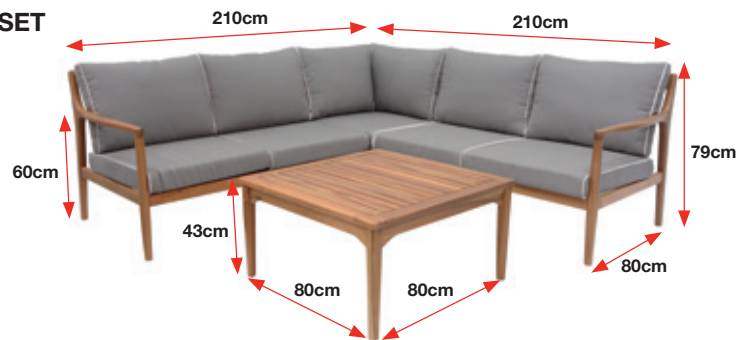

MANCHESTER CORNER SET L210 W210 H79CM