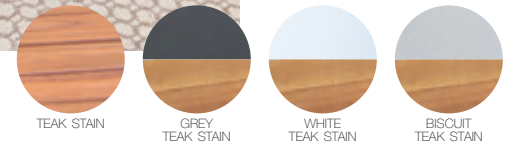

TABLE: ACACIA TIMBER
CHAIR: POLYETHYLENE, ACACIA TIMBER

MODENA DINING TABLE

L165 W90 H76CM
(SUITS 6 CHAIRS)
41666.0007

DELTA DINING CHAIR

W59 D61 H81CM

GREY
43666.0018

WHITE
43666.0019

BISCUIT
43666.0021