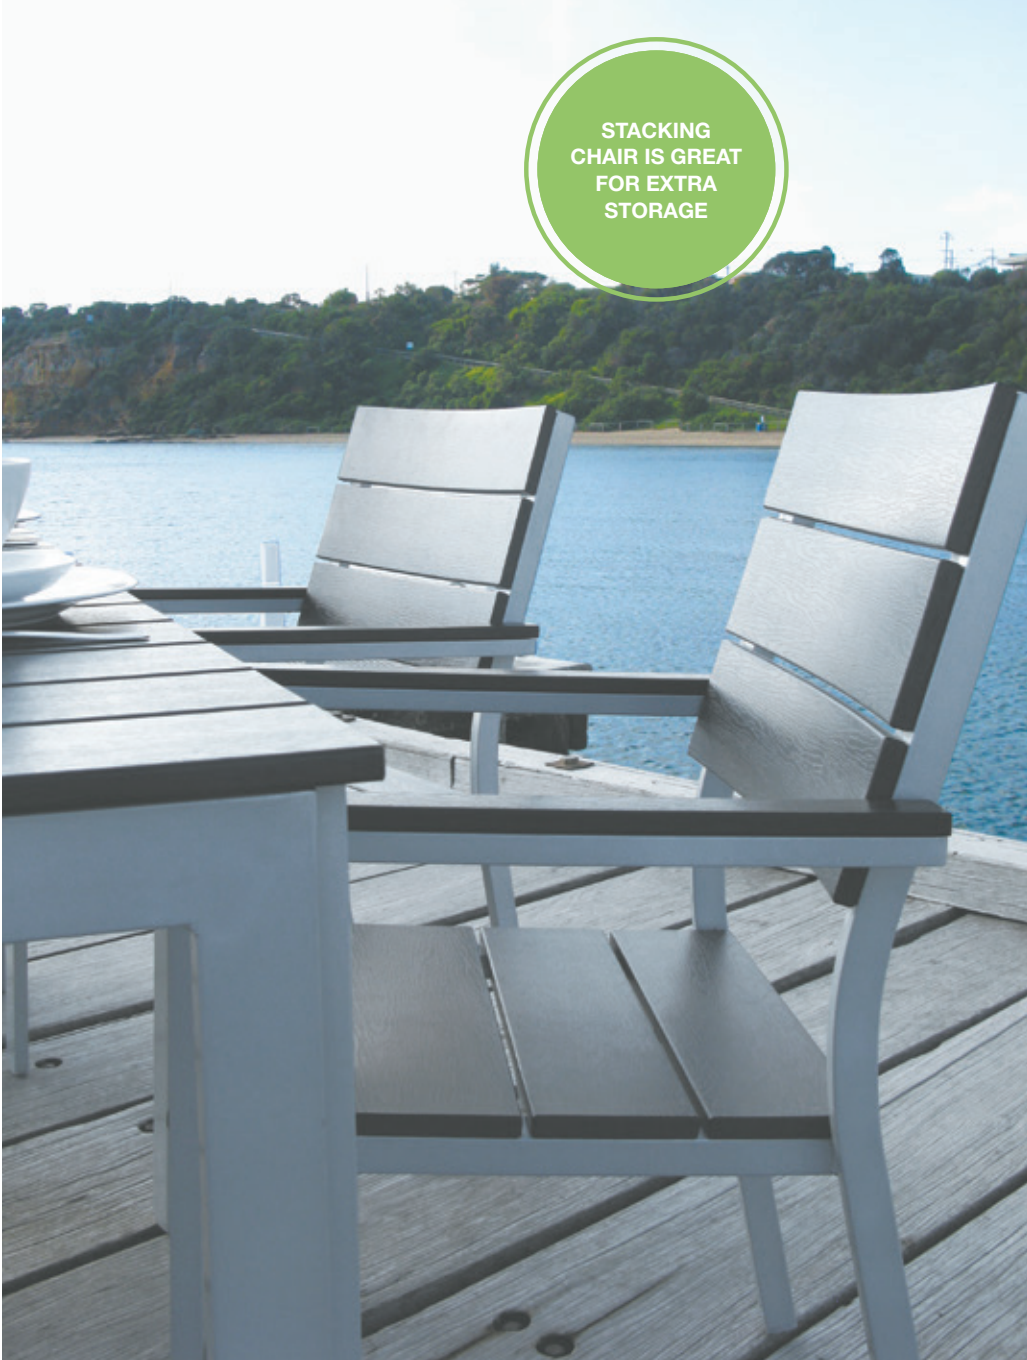

STACKING
CHAIR IS GREAT
FOR EXTRA
STORAGE

HART-WOOD™ RESIN, LIGHTWEIGHT ALUMINIUM FRAME

HARTWOOD DINING TABLE

L92 W90 H72CM

(SUITS 4 CHAIRS)

2018.2221

L150 W90 H72CM

(SUITS 6 CHAIRS)